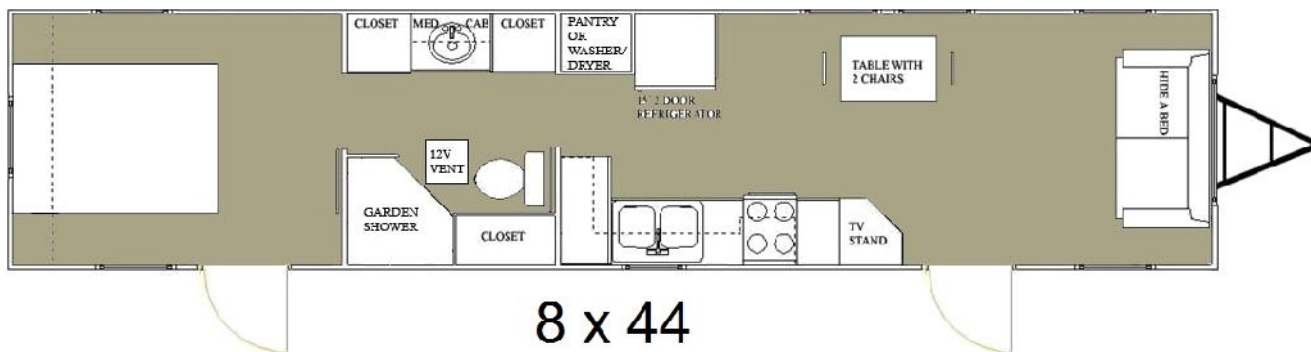

8 x 44

8 x 44

**8 x 44 Park Model Specifications**

Gross vehicle weight rating	14000
Dry hitch weight	1500
Unloaded vehicle weight	8550
Cargo carrying capacity	5450
Exterior length	44'
Exterior width	8'
Exterior height	11'