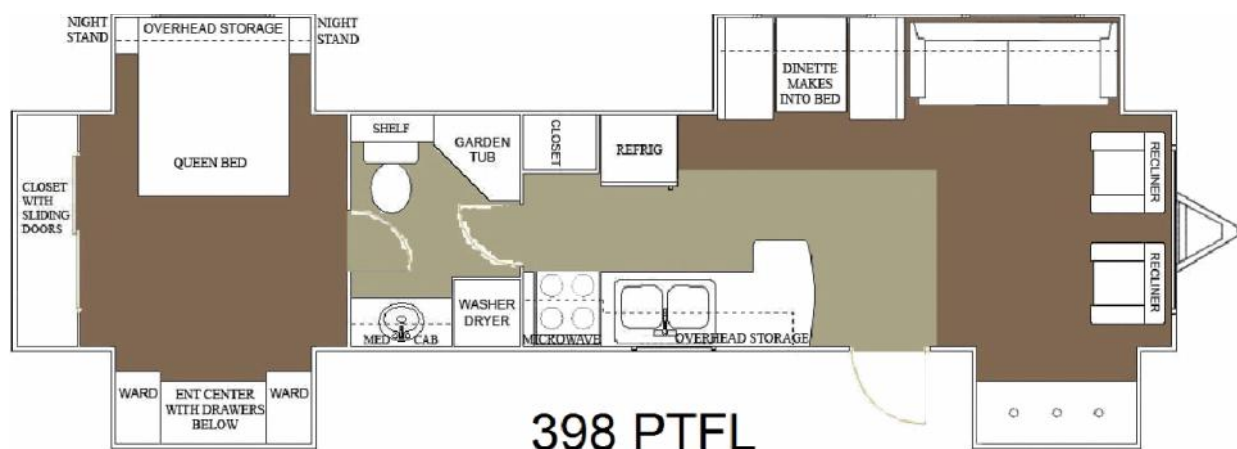

398 PTFL

398 PTFL

398 PTFL Park Model Specifications

Gross vehicle weight rating	13500
Dry hitch weight	1650
Unloaded vehicle weight	9290
Cargo carrying capacity	4210
Exterior length	44'
Exterior width	8'
Exterior height	11'