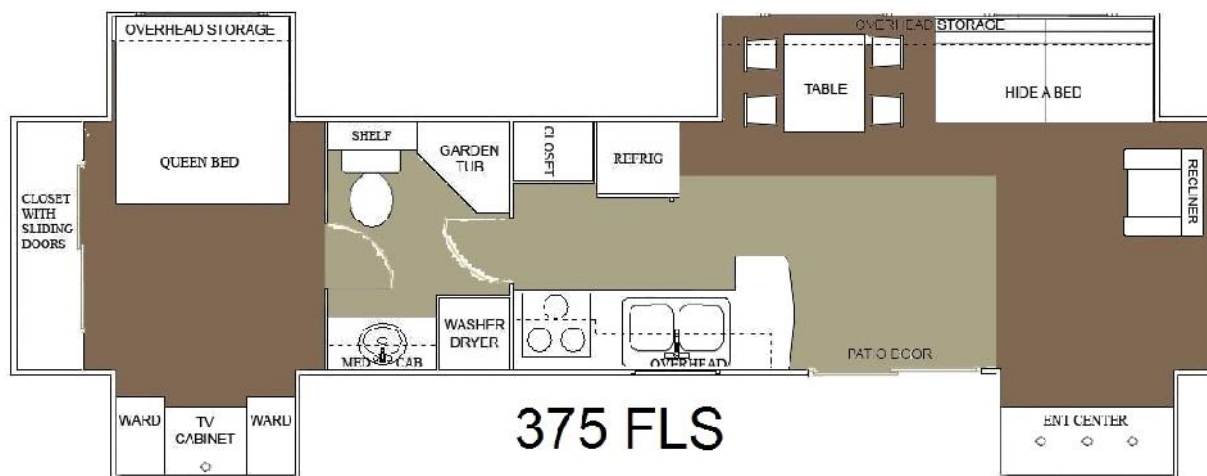

375 FLS

375FLS Travel Trailer Specifications

Gross vehicle weight rating	13500
Dry hitch weight	1600
Unloaded vehicle weight	8925
Cargo carrying capacity	4575
Exterior length	41'6"
Exterior width	8'
Exterior height	11'
Fresh water system	42
Gray water holding tank	38
Black water holding tank	38
Refrigerator	6'
Propane tank LPG	15 gal

Residential package available on this unit

- Residential refrigerator
- Residential porcelain toilet
- Residential 20in gas range
- 19 gal electric water heater