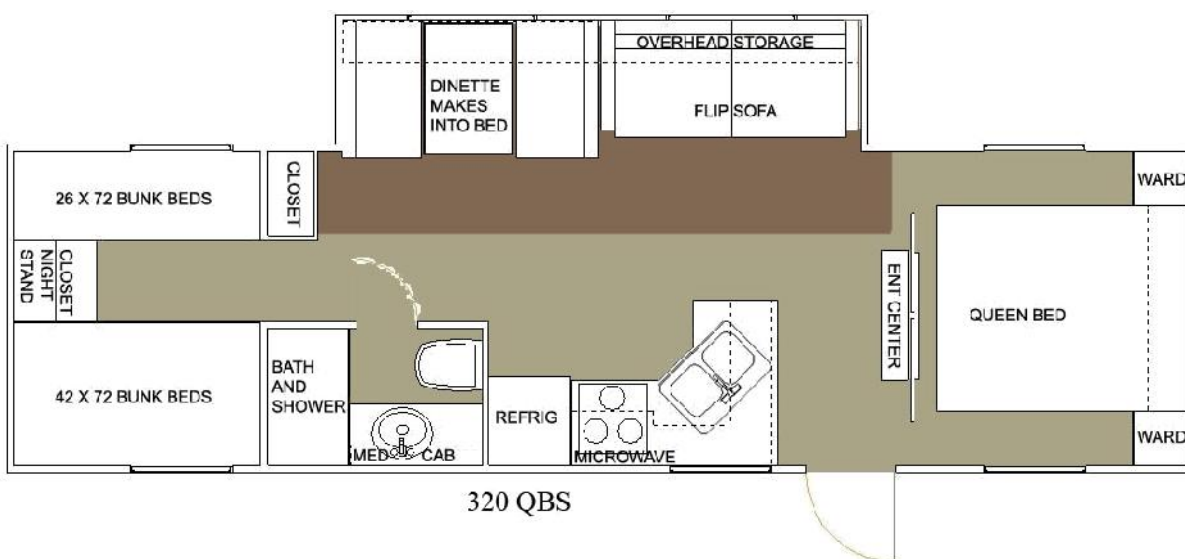

320 QBS

320QBS Travel Trailer Specifications

Gross vehicle weight rating	11500
Dry hitch weight	950
Unloaded vehicle weight	7235
Cargo carrying capacity	3765
Exterior length	34'5"
Exterior width	8'
Exterior height	11'
Fresh water system	42
Gray water holding tank	38
Black water holding tank	38
Refrigerator	6'
Propane tank LPG	15 gal