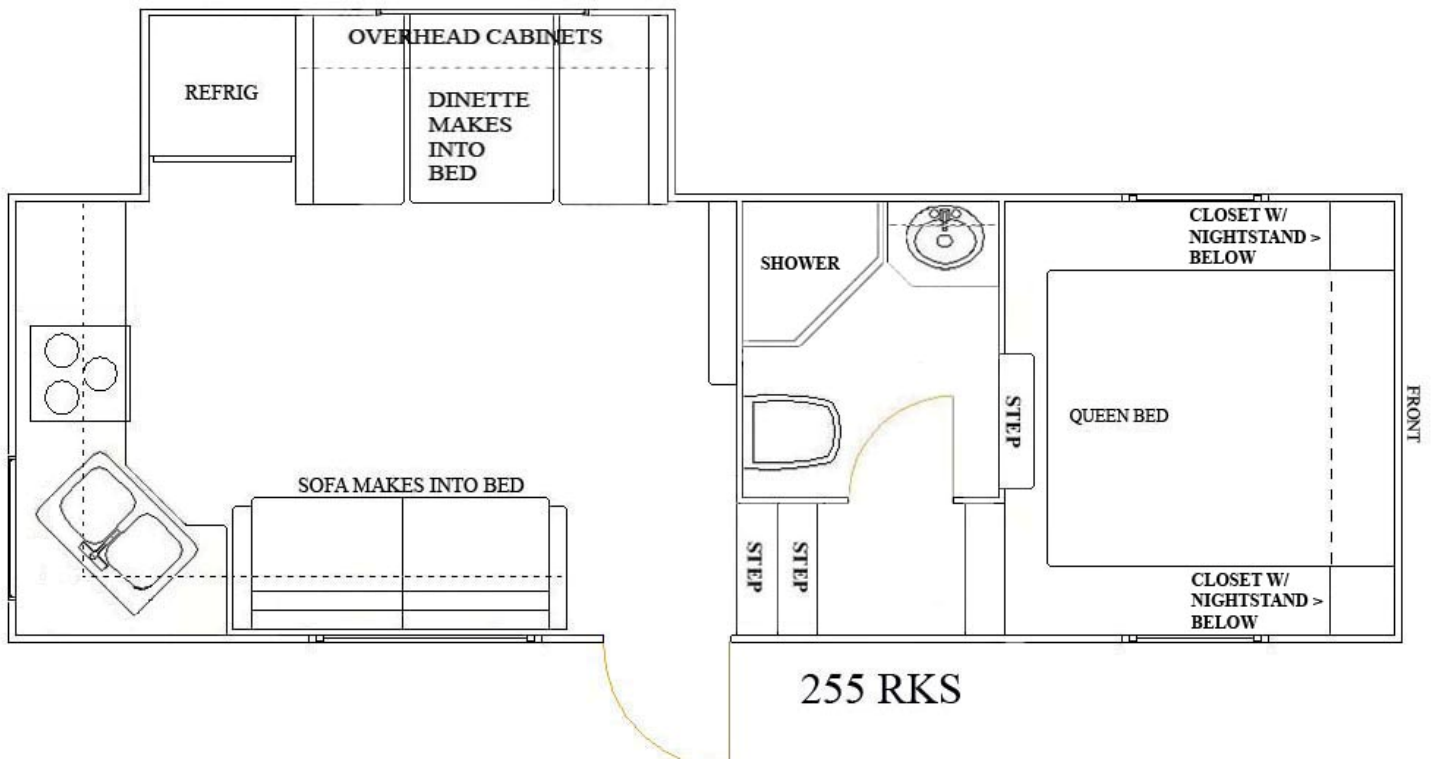

Allen Camper Mfg. Co., Inc.

29981 State Hwy 1 East

Allen, OK 74825

Phone: 580-857-2413 Fax: 580-857-2414

Web <http://www.allencampermfg.com>

Email: info@allencampermfg.com

255 RKDS

EXTERIOR LENGTH	26' 5"
EXTERIOR WIDTH	8'
EXTERIOR HEIGHT	10' 10"
HITCH WEIGHT	750 Pounds
SHIP WEIGHT	5,650 Pounds
CARGO CAPACITY	2,100 Pounds
GVWR	7,750 Pounds
AXLE WEIGHT	4,900 Pounds

TIRE SIZE	205/75/15
SLEEPING CAPACITY	6
REFRIGERATOR	6'
FRESH WATER	36 Gallon
WASTE WATER	38 Gallon
GRAY WATER	38 Gallon
LPG CAPACITY	10 Gallon
FURNACE BTU	25,000