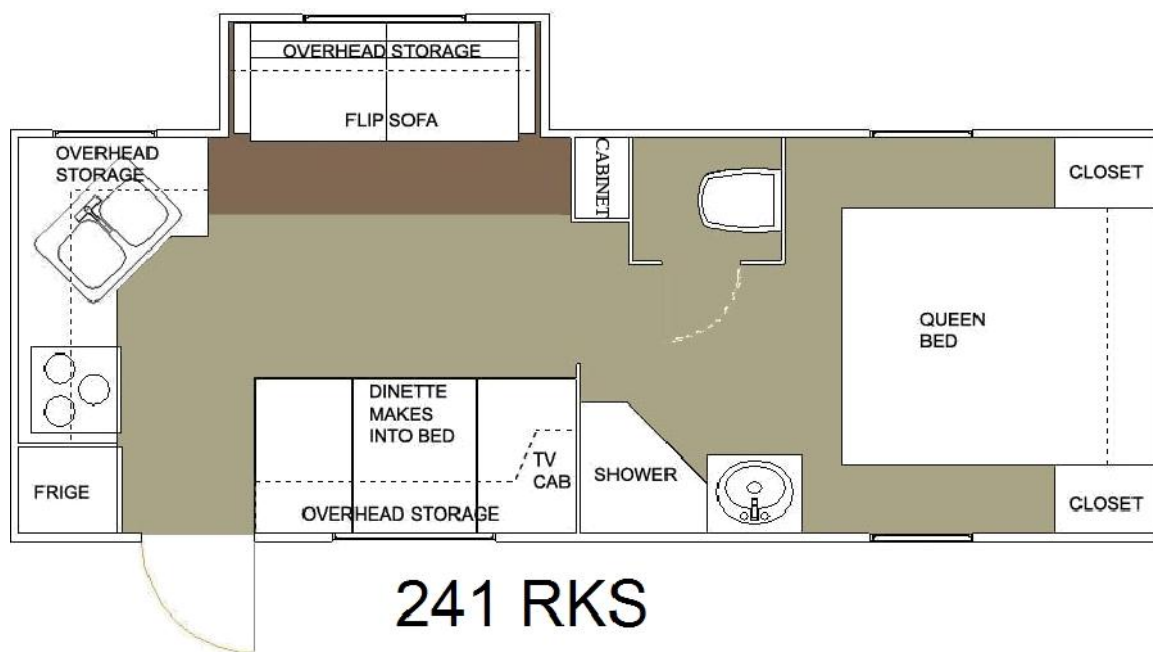

ALLEN CAMPER MFG. CO.

241 RKS

241 RKS

241RKS Travel Trailer Specifications

Gross vehicle weight rating	7500
Dry hitch weight	600
Unloaded vehicle weight	4820
Cargo carrying capacity	2680
Exterior length	25'5"
Exterior width	8'
Exterior height	11'
Fresh water system	42
Gray water holding tank	34
Black water holding tank	30
Refrigerator	6'
Propane tank LPG	10 gal