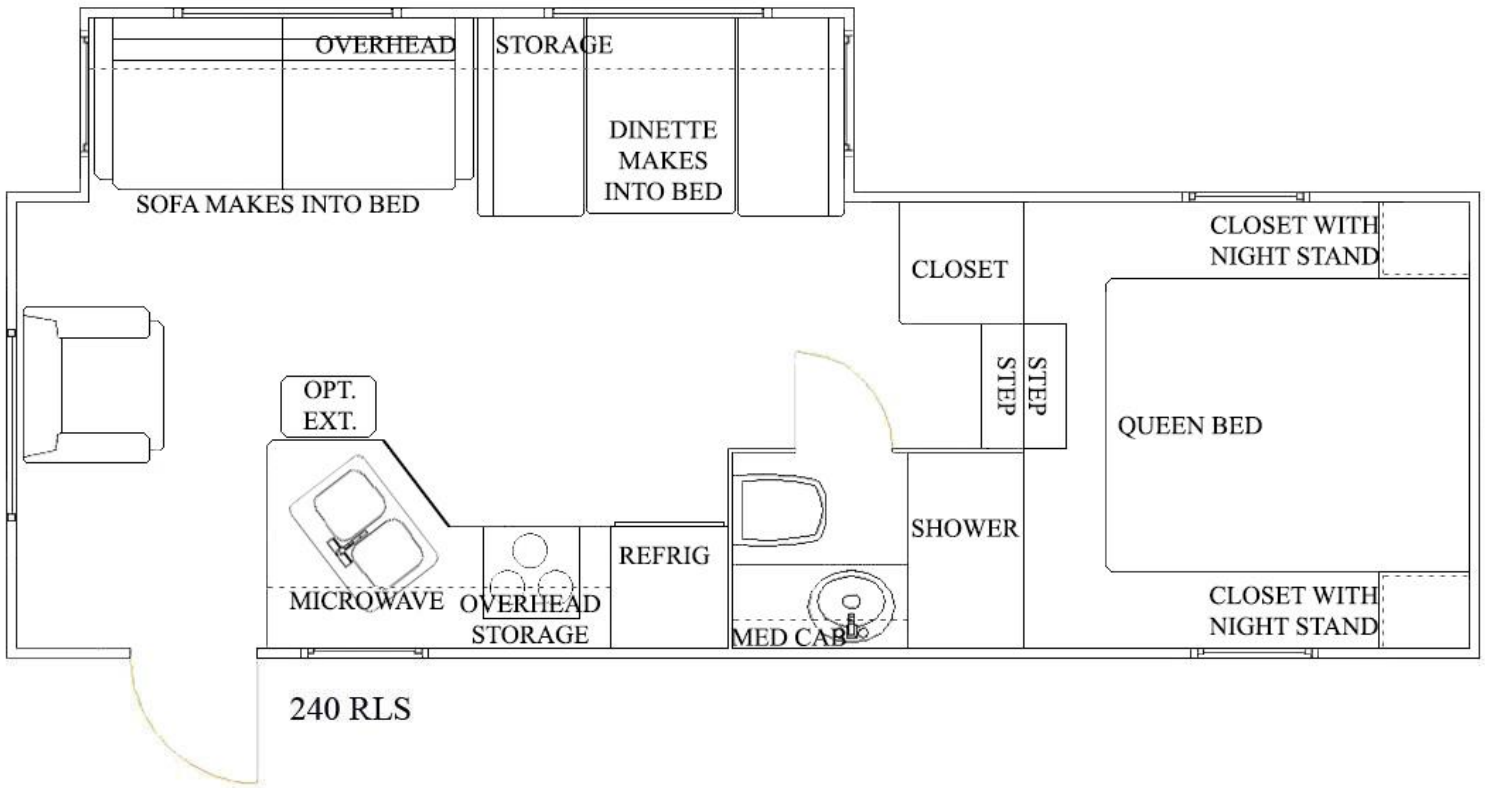

Allen Camper Mfg. Co., Inc.
29981 State Hwy 1 East
Allen, OK 74825

Phone: 580-857-2413 Fax: 580-857-2414

Web <http://www.allencampermfg.com>

Email: info@allencampermfg.com

Idle-Time 240 RLS

Specifications

Dry Hitch Weight	1,000 lbs	Exterior Width	8'	Fresh Water Capacity	45 Gallons
Unloaded Vehicle Weight	5,800 lbs	Exterior Length	25' 5"	Gray Water Capacity	38 Gallons
Gross Vehicle Weight Rating	8,000 lbs	Exterior Height	11' 8"	Black Water Capacity	33 Gallons
Cargo Capacity	2,200 lbs	Refrigerator Size	6'	Propane Tank LPG	14 Gallons