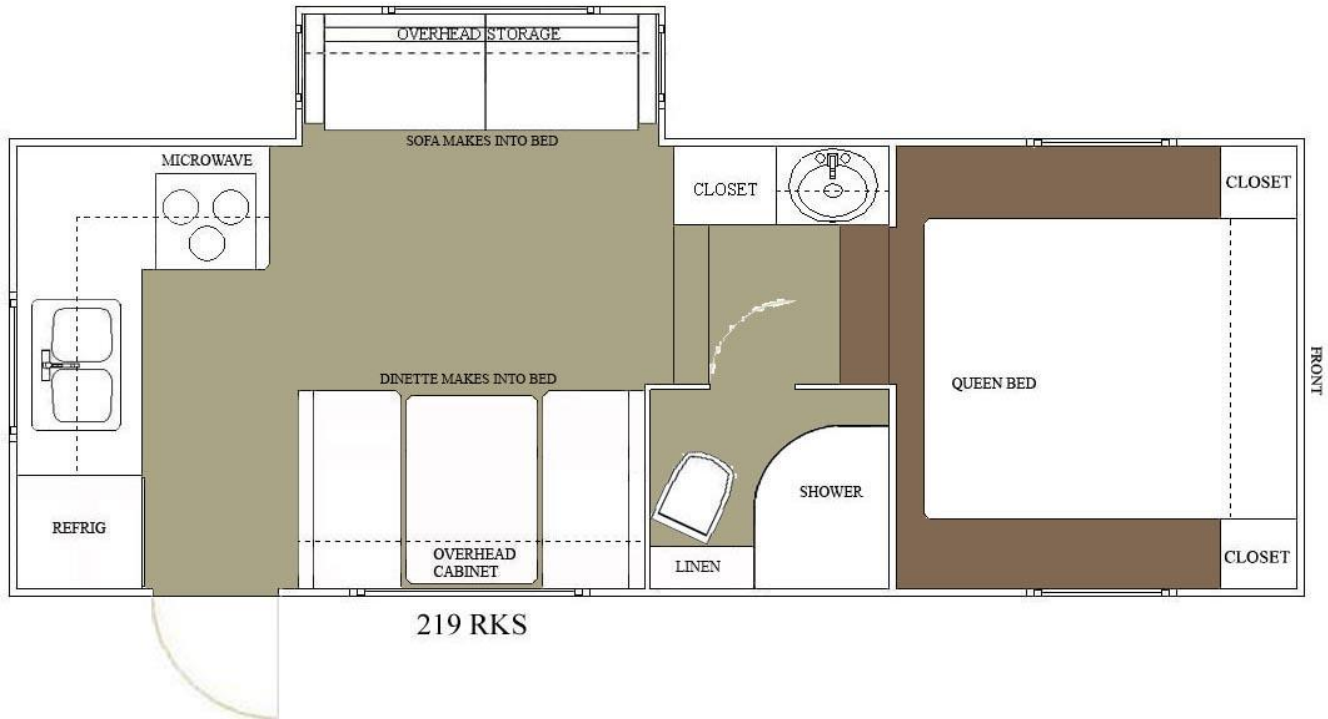

Allen Camper Mfg. Co., Inc.
29981 State Hwy 1 East
Allen, OK 74825

Phone: 580-857-2413 Fax: 580-857-2414

Web <http://www.allencampermfg.com>

Email: info@allencampermfg.com

Idle-Time 219 RKS