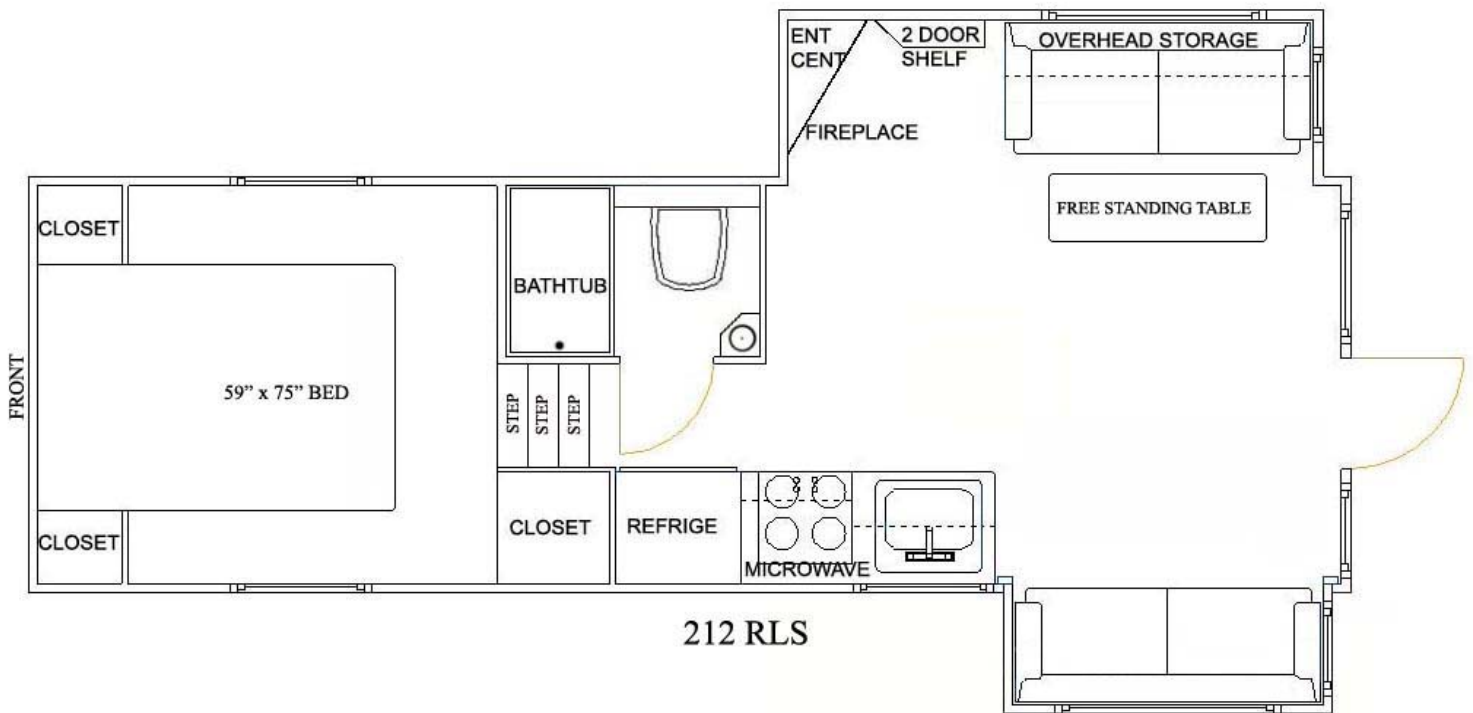

# 212 RLS

EXTERIOR LENGTH	24' 6"
EXTERIOR WIDTH	7' 6"
EXTERIOR HEIGHT	10' APPROX
HITCH WEIGHT	750 Pounds
SHIP WEIGHT	5,650 Pounds
CARGO CAPACITY	2,100 Pounds
GVWR	7,750 Pounds
AXLE WEIGHT	4,900 Pounds

TIRE SIZE	205/75/R15
SLEEPING CAPACITY	6
REFRIGERATOR	6'
FRESH WATER	30 Gallon
WASTE WATER	32 Gallon
GRAY WATER	32 Gallon
LPG CAPACITY	10 Gallon
FURNACE BTU	20,000