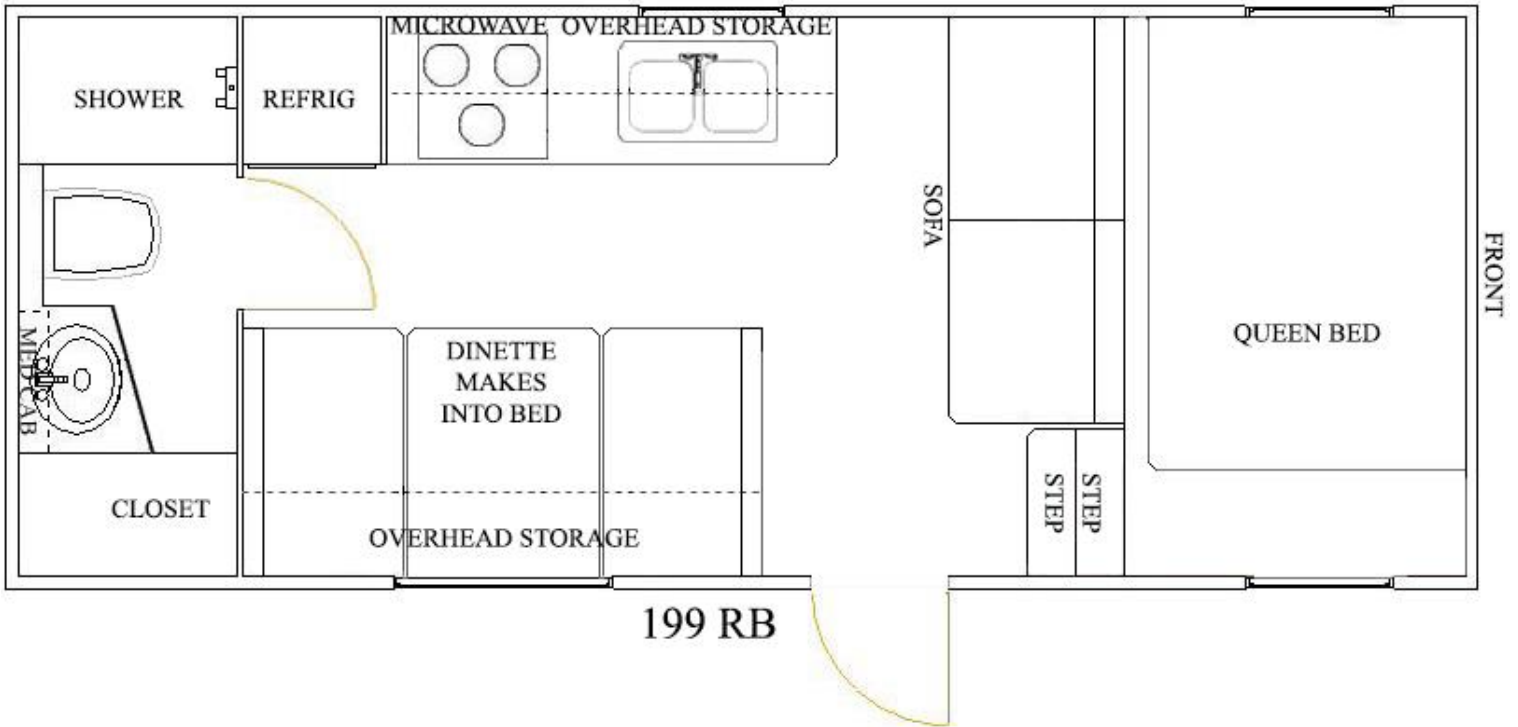

Allen Camper Mfg. Co., Inc.
29981 State Hwy 1 East
Allen, OK 74825

Phone: 580-857-2413 Fax: 580-857-2414

Web <http://www.allencampermfg.com>

Email: info@allencampermfg.com

Idle-Time 199 RB

Specifications

Dry Hitch Weight	500	Exterior Width	7' 7"	Fresh Water Capacity	30 Gal
Unloaded Vehicle Weight	3,450	Exterior Length	20' 10"	Gray Water Capacity	38 Gal
Gross Vehicle Weight Rating	4,500	Exterior Height	10'	Black Water Capacity	32 Gal
Cargo Capacity	1,050	Refrigerator Size	5'	Propane Tank LPG	10 Gal.