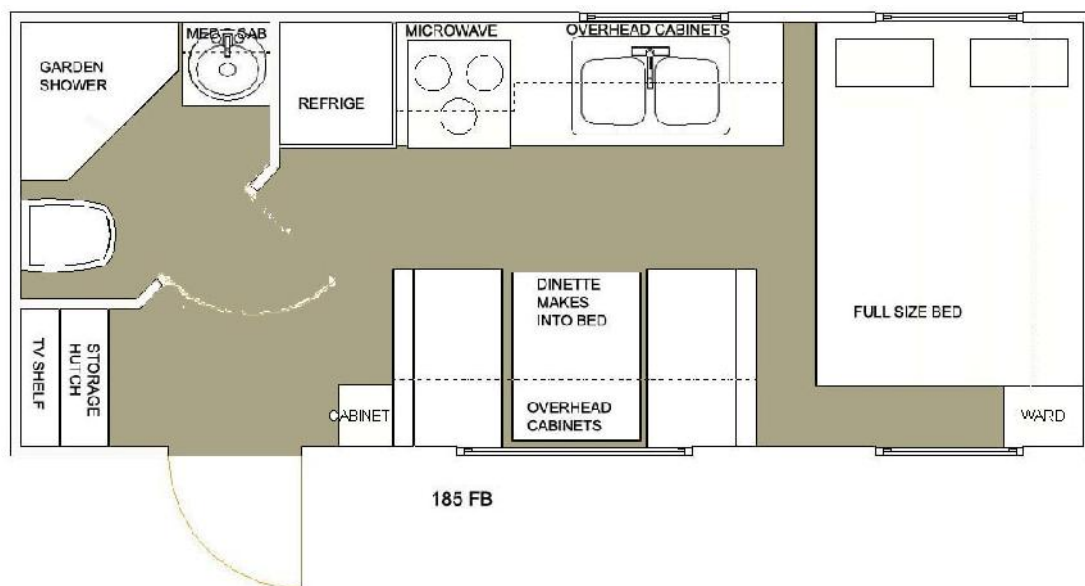

ALLEN CAMPER MFG. CO.

185 FB

185FB Travel Trailer Specifications

Gross vehicle weight rating	4400
Dry hitch weight	350
Unloaded vehicle weight	3350
Cargo carrying capacity	1050
Exterior length	21'
Exterior width	7'7"
Exterior height	10'
Fresh water system	20
Gray water holding tank	34
Black water holding tank	30
Refrigerator	5'
Propane tank LPG	10 gal